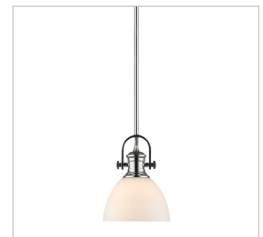

JOB NAME _____

JOB TYPE _____

COMMENTS _____

HINES

3118-L CH-OP

UPC: 844375045699

1 Light Pendant

Offered in two smooth finishes, with two glass options, Hines is suitable for a variety of decors. The transitional style is a marriage of traditional silhouettes with modern finishes. The black and chrome fixtures are paired with opal or seeded glass shades. This pendant may be hung individually or arrayed as a set.

Fixture Finish:	Chrome	
Glass/Shade Finish:	Opal Glass	
Materials:	Steel	Glass
Fixture Width:	13.5"	34.29cm
Fixture Height:	13.125"	33.34cm
Fixture Extension		
Glass Diameter:	13.5"	34.29cm
Glass Height:	7.5"	19.05cm
Canopy Backplate Dimensions:	5" Dia x 0.875"E	12.7cmDia x 2.22cmE
Chain:	NA	NA
Rod:	1ea 6", 3ea 12"	1ea 15.24cm, 3ea 30.48cm
Wire:	10'	3.048m
Bulb Type:	Incandescent, Type A	Bulbs Not Included
Wattage:	1 x 100W(M)	
Voltage:	120	
Install Position:		
Approved Location:	Damp Location	

Also Available

3118-L CH-SD

3118-L BLK-OP

3118-M1L CH-OP